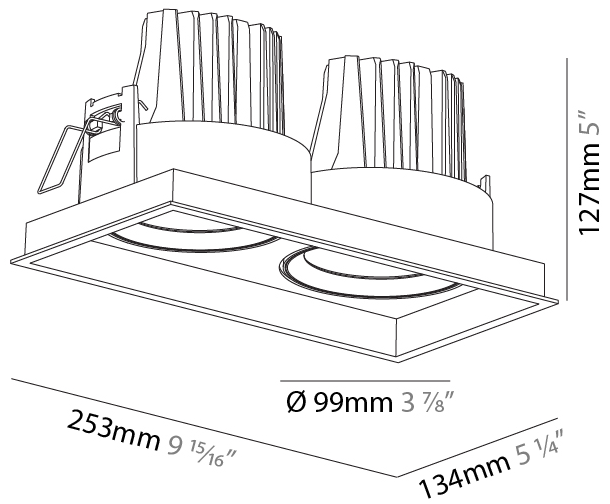

PHYSICAL

Shape: Rectangle
Length (mm): 253
Length (in): 9 15/16
Width (mm): 134
Width (in): 5 1/4
Height (mm): 127
Height (in): 5
Ceiling Thickness (mm): 10 / 12.5 / 15
Ceiling Thickness (in): 3/8 or 1/2 or 9/16
Min. Recessing Depth (mm): 160
Min. Recessing Depth (in): 6 5/16
Light Distribution: Adjustable / Downlight
Weight (kg): 1.535
Weight (lbs): 3.38
Installation Requirement: Requires 2 Housings - See Components
Fixture Finish: SSR / BKV / CWI / CRY / HAB / UFT / ITA / RUA / FTG / MYG / LOD / PUS / FRO / FUP / KIA / POP / BLS / SPG / MEY / GOH / GUM / CHC / COM / ABZ / JAG / OBR / MOS / ROR
Fixture Material: Aluminum Die Cast
Cut-out Measurements: 242mm / 9 1/2" x 125mm / 4 15/16"

ELECTRICAL

Lamp Type: LED (Zhaga Standard)
Input Wattage (W): 26.4 / 33
Total Output Wattage (W): 24.2 / 29.5
Dimming: Tri-Mode (Non-Dimming and Phase Dimming (120Vac only) and 0-10V Dimming)
Driver Included: No
Driver Location: Recessed Housing
Driver Type: Constant Current - Universal
Housing: See components
Input Voltage (V): 120
Constant Current (MA): 350

LED

Number of LEDs: 2
Color Temperature (°K): 2700 / 3000 / 3500 / 4000
Max. Delivered Lumen (lm): 1670 / 1860 / 2010 / 2050
CRI: >90 CRI
Lamp Life (hrs): 50000

OPTICAL

Reflector°: 8
Adjustability: Rotational 355°; Tilt 30°

RATINGS AND CERTIFICATIONS

Certified By: Certified for North American Standards
IP rating: IP30