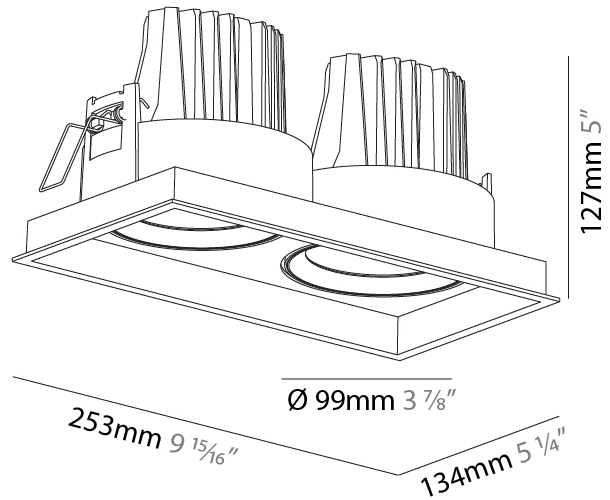

PHYSICAL

Shape: Rectangle
Length (mm): 253
Length (in): 9 15/16
Width (mm): 134
Width (in): 5 1/4
Height (mm): 127
Height (in): 5
Ceiling Thickness (mm): 10 / 12.5 / 15
Ceiling Thickness (in): 3/8 or 1/2 or 9/16
Min. Recessing Depth (mm): 160
Min. Recessing Depth (in): 6 5/16
Light Distribution: Adjustable / Downlight
Weight (kg): 1.535
Weight (lbs): 3.38
Installation Requirement: Requires 2 Housings - See Components
Fixture Finish: SSR / BKV / CWI / CRY / HAB / UFT / ITA / RUA / FTG / MYG / LOD / PUS / FRO / FUP / KIA / POP / BLS / SPG / MEY / GOH / GUM / CHC / COM / ABZ / JAG / OBR / MOS / ROR
Fixture Material: Aluminum Die Cast
Cut-out Measurements: 242mm / 9 1/2" x 125mm / 4 15/16"

ELECTRICAL

Lamp Type: LED (Zhaga Standard)
Total Output Wattage (W): 52.8
Dimming: Tri-Mode (Non-Dimming and Phase Dimming (120Vac only) and 0-10V Dimming)
Driver Included: No
Driver Location: Recessed Housing
Driver Type: Constant Current - Universal
Housing: See components
Input Voltage (V): 120 - 277
Constant Current (MA): 700

LED

Number of LEDs: 2
Color Temperature (°K): 2700 / 3000 / 3500 / 4000
Max. Delivered Lumen (lm): 4071 / 4295 / 4670 / 4808
CRI: >90 CRI
Lamp Life (hrs): 50000

OPTICAL

Reflector°: 18 / 26 / 40
Adjustability: Rotational 355°; Tilt 30°

RATINGS AND CERTIFICATIONS

Certified By: Certified for North American Standards
IP rating: IP20